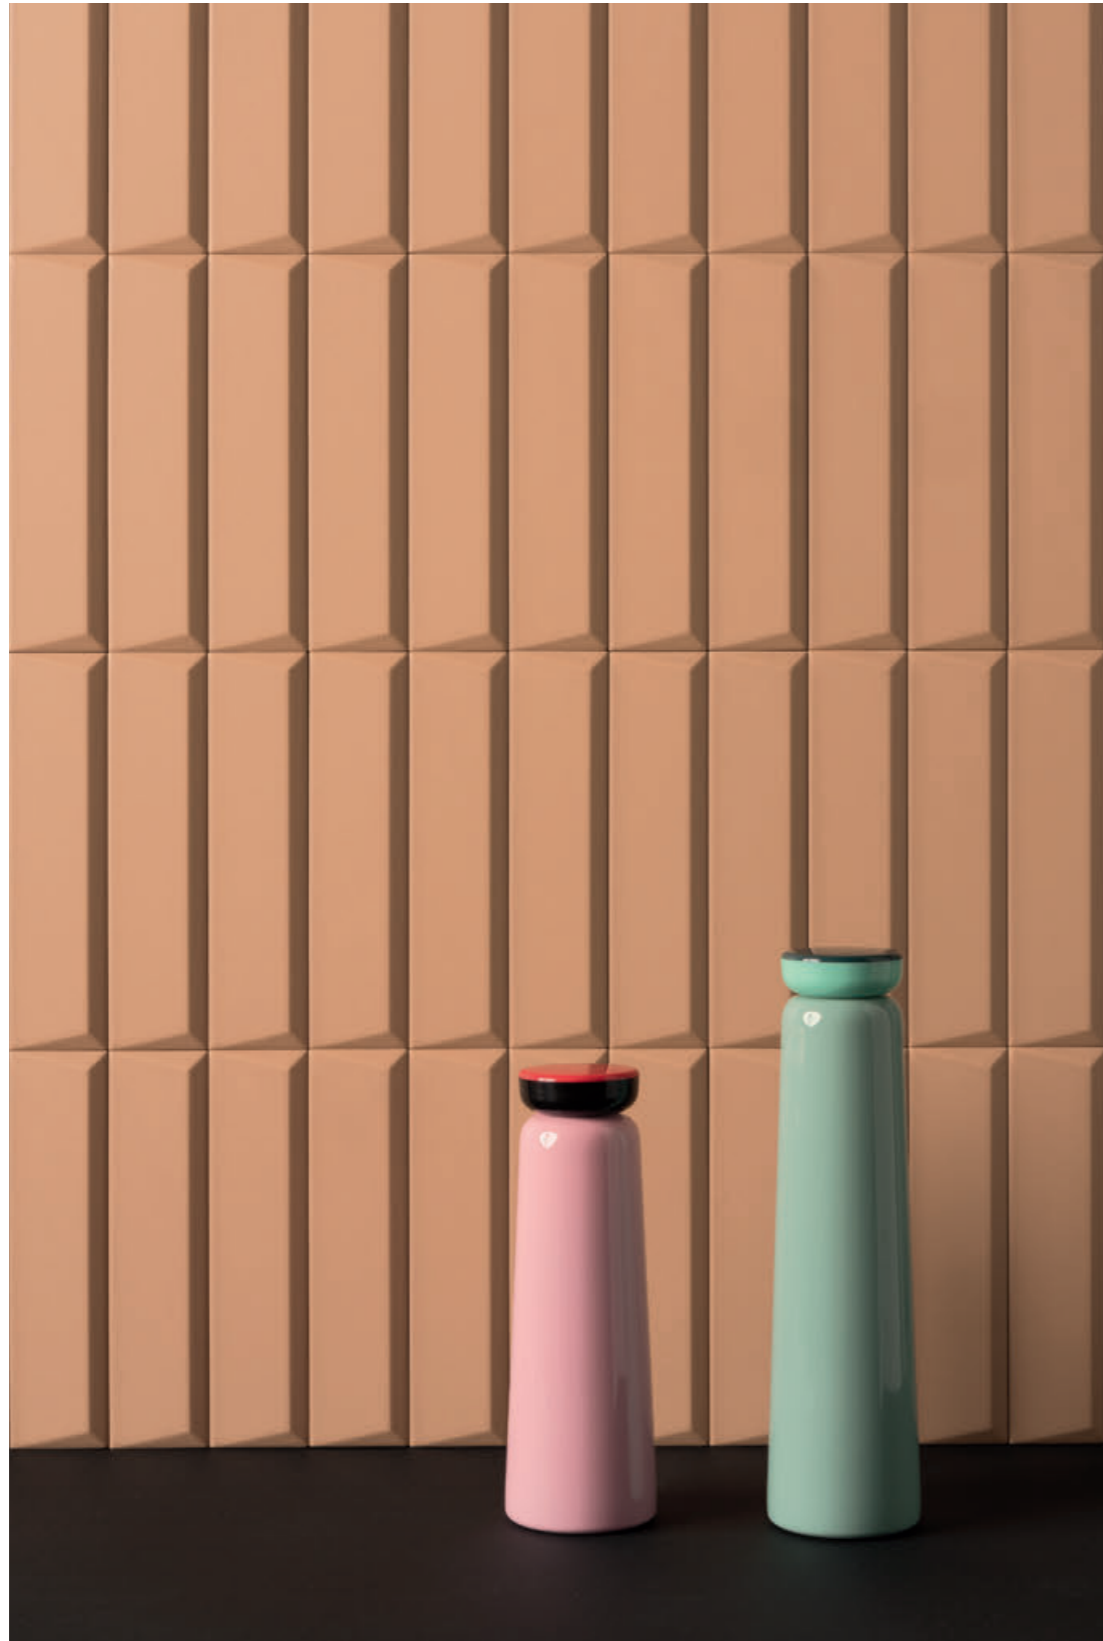

Biscuit Bordeaux Dune 5x20 2"x8"

Biscuit Bordeaux Strip / Plain / Dune / Peak / Stud / Waves 5x20 2"x8"

Biscuit Bordeaux Strip / Plain / Stud 5x20 2"x8"

Biscuit Powder Strip / Plain / Dune / Peak / Stud / Waves - Biscuit Bordeaux Plain 5x20 2"x8"

Biscuit Bordeaux Dune / Plain 5x20 2"x8"

Wall Biscuit Powder Peak / Plain 5x20 2"x8" - Floor Pixel41 Powder 11,55x11,55 5"x5"

Biscuit Powder Peak / Plain 5x20 2"x8"

Biscuit Terra Peak 5x20 2"x8"

Biscuit Terra Strip 5x20 2"x8"