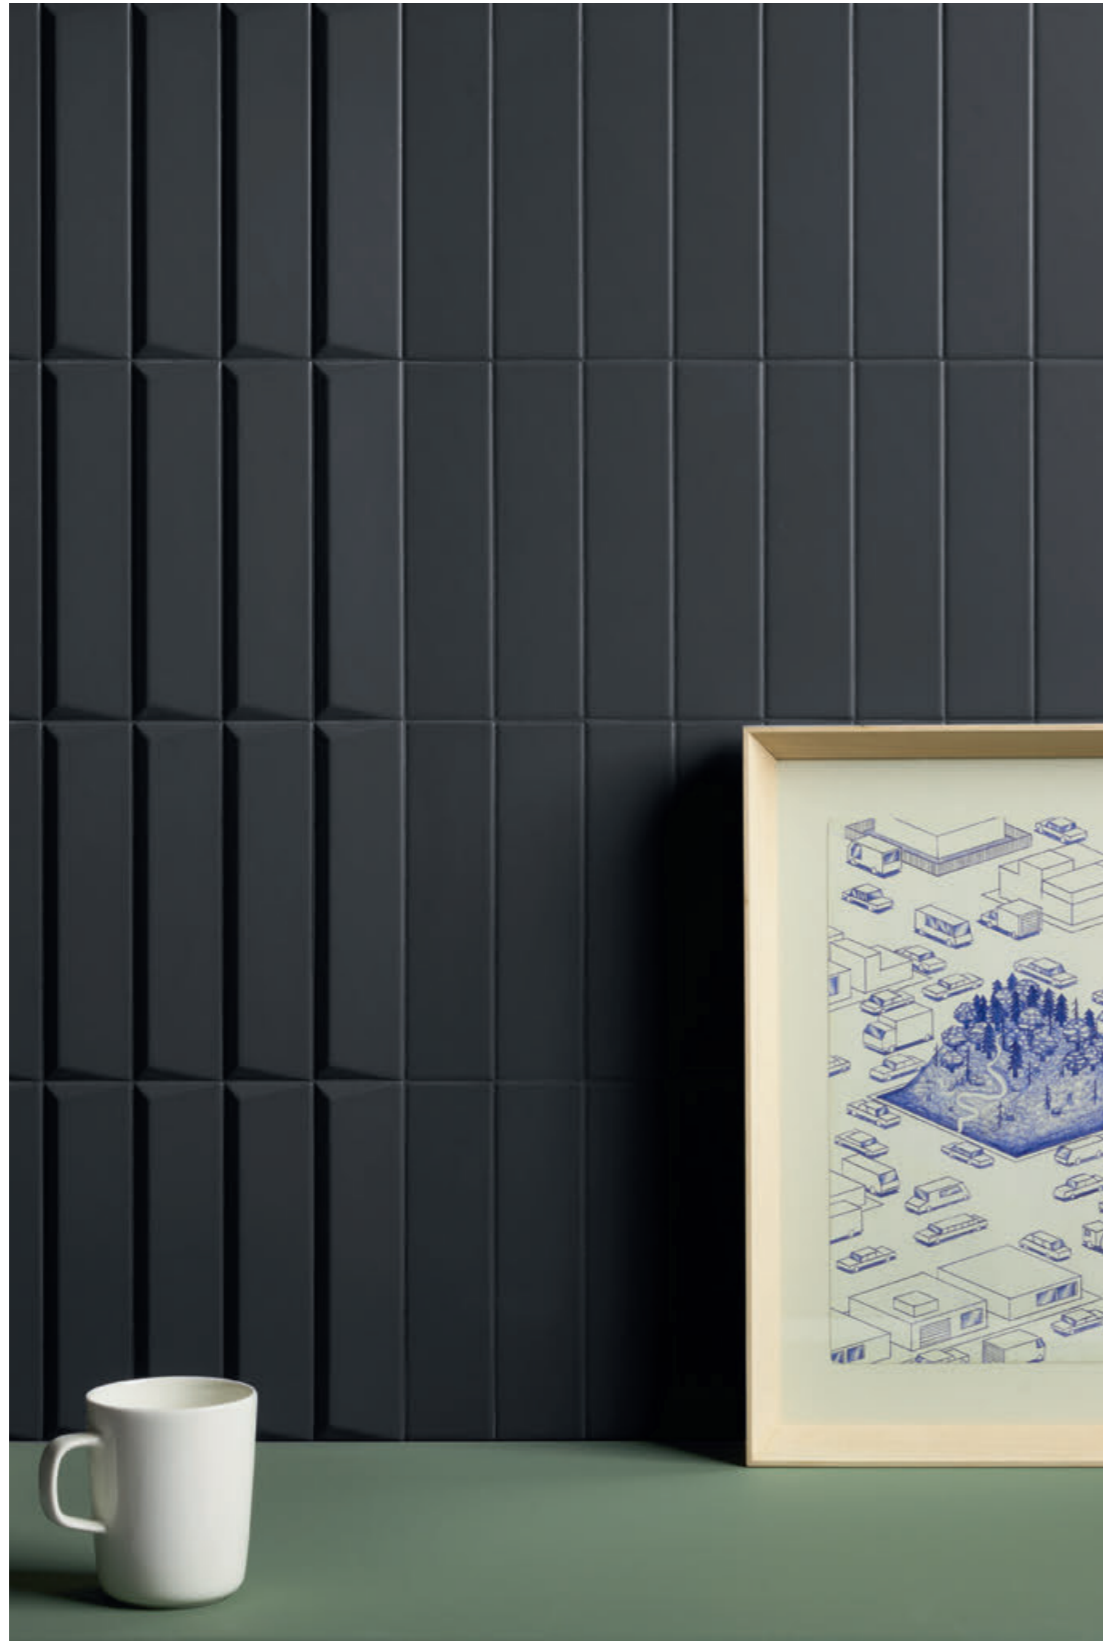

Biscuit Terra Strip / Plain / Dune / Peak / Stud / Waves 5x20 2"x8"

Biscuit Terra Plain / Dune 5x20 2"x8"

Biscuit Bianco Waves 5x20 2"x8"

Wall Biscuit Bianco Peak 5x20 2"x8 - Floor Futura White 15x15 6"x6"

Biscuit Bianco Dune 5x20 2"x8"

Biscuit Bianco Dune 5x20 2"x8"

Biscuit Salvia Strip / Plain / Dune / Peak / Stud / Waves 5x20 2"x8"

Biscuit Salvia Plain / Waves 5x20 2"x8

Biscuit Salvia Peak 5x20 2"x8"

Biscuit Salvia Dune 5x20 2"x8"

Biscuit Notte Strip / Plain / Dune / Peak / Stud / Waves 5x20 2"x8"

Biscuit Notte Peak / Plain 5x20 2"x8"

Biscuit Notte Stud 5x20 2"x8"

TECHNICAL DETAILS

BISCUIT

TECHNOLOGY **MONOCOTTURA IN PASTA BIANCA - WHITE BODY SINGLE-FIRED WALL TILE**