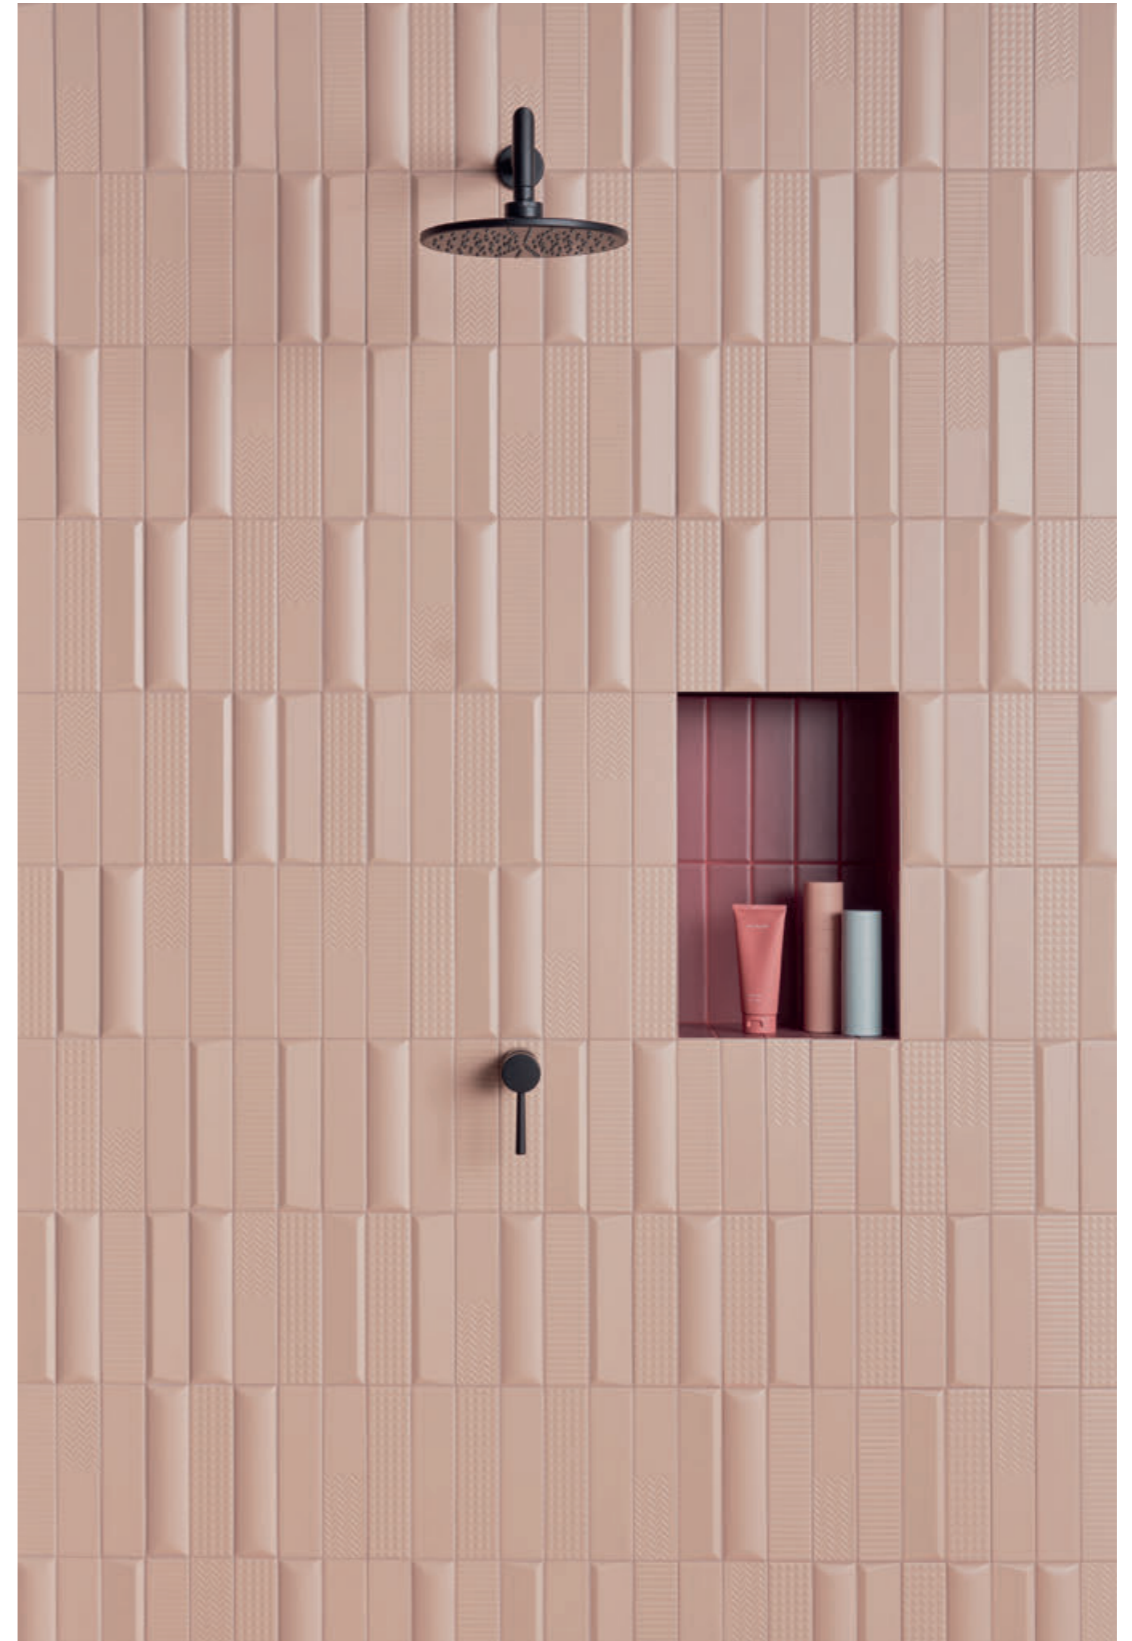

Bordeaux, Terra, Powder, Bianco, Salvia and Notte.

A collection that is capable of astounding you by the simplicity of its elements.

I ate all your biscuits but i still want more!

Wall Biscuit Bordeaux Dune / Plain 5x20 2"x8" - Floor Pixel41 Bordeaux 11,55x11,55 5"x5"

Biscuit Bordeaux Dune 5x20 2"x8"

Biscuit Bordeaux Strip / Plain / Dune / Peak / Stud / Waves 5x20 2"x8"

Biscuit Bordeaux Strip / Plain / Stud 5x20 2"x8"

Biscuit Powder Strip / Plain / Dune / Peak / Stud / Waves - Biscuit Bordeaux Plain 5x20 2"x8"

Biscuit Bordeaux Dune / Plain 5x20 2"x8"

Wall Biscuit Powder Peak / Plain 5x20 2"x8" - Floor Pixel41 Powder 11,55x11,55 5"x5"

Biscuit Powder Peak / Plain 5x20 2"x8"

Biscuit Terra Peak 5x20 2"x8"

Biscuit Terra Strip 5x20 2"x8"

Biscuit Terra Strip / Plain / Dune / Peak / Stud / Waves 5x20 2"x8"

Biscuit Terra Plain / Dune 5x20 2"x8"

Biscuit Bianco Waves 5x20 2"x8"

Wall Biscuit Bianco Peak 5x20 2"x8 - Floor Futura White 15x15 6"x6"