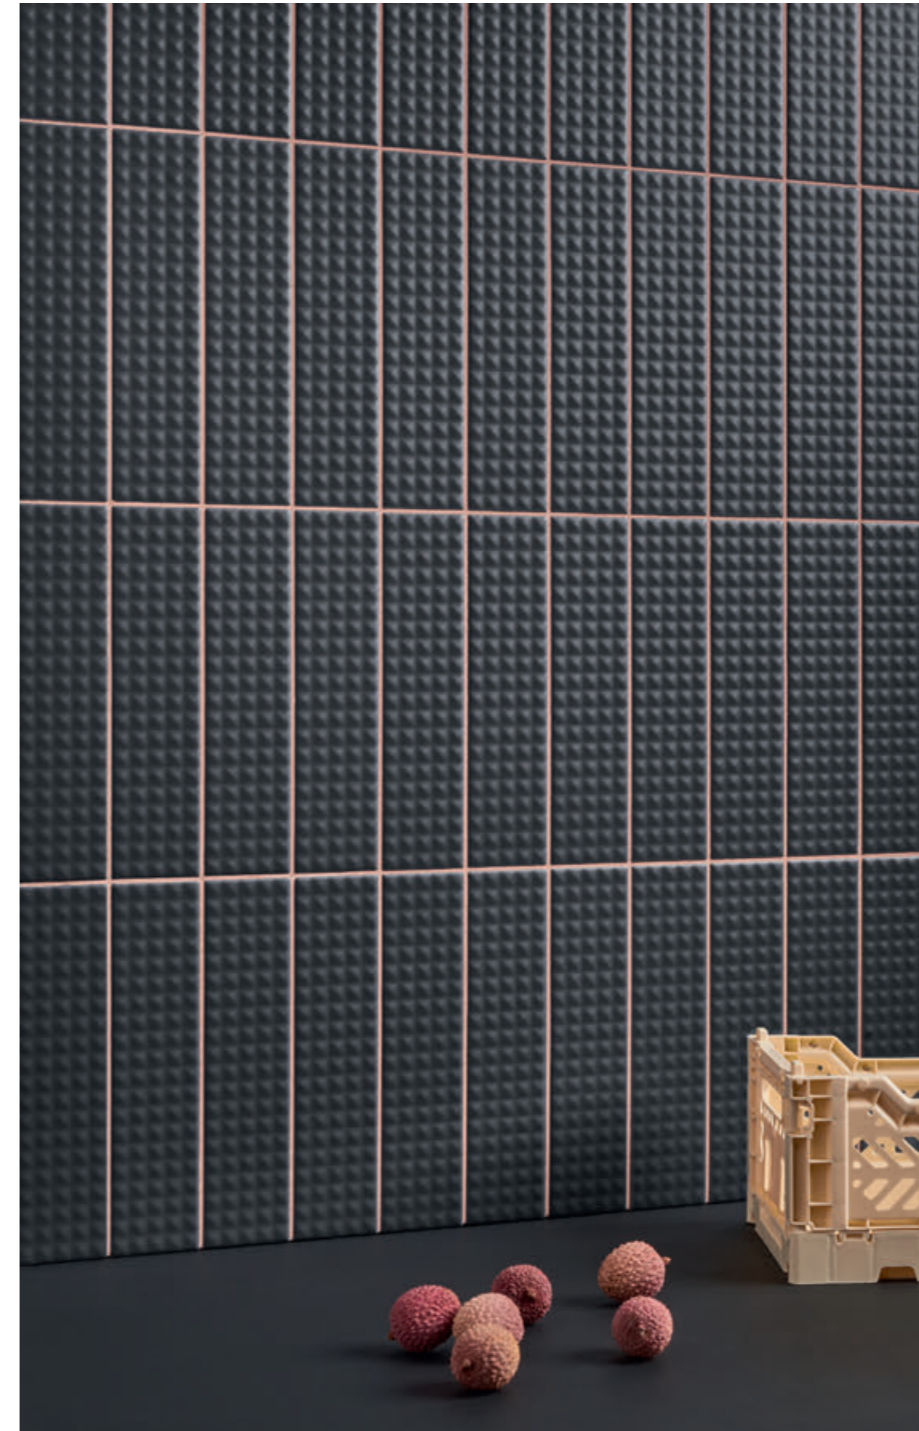

Biscuit Bordeaux Dune 5x20 2"x8"

Biscuit Bordeaux Strip / Plain / Dune / Peak / Stud / Waves 5x20 2"x8"

Biscuit Bordeaux Strip / Plain / Stud 5x20 2"x8"

Biscuit Powder Strip / Plain / Dune / Peak / Stud / Waves - Biscuit Bordeaux Plain 5x20 2"x8"

Biscuit Terra Strip / Plain / Dune / Peak / Stud / Waves 5x20 2"x8"

Biscuit Terra Plain / Dune 5x20 2"x8"

Biscuit Bianco Waves 5x20 2"x8"

Wall Biscuit Bianco Peak 5x20 2"x8 - Floor Futura White 15x15 6"x6"

Biscuit Bianco Dune 5x20 2"x8"

Biscuit Bianco Dune 5x20 2"x8"

Biscuit Salvia Strip / Plain / Dune / Peak / Stud / Waves 5x20 2"x8"

Biscuit Salvia Plain / Waves 5x20 2"x8

Biscuit Salvia Peak 5x20 2"x8"

Biscuit Salvia Dune 5x20 2"x8"

Biscuit Notte Strip / Plain / Dune / Peak / Stud / Waves 5x20 2"x8"

Biscuit Notte Peak / Plain 5x20 2"x8"

Biscuit Notte Stud 5x20 2"x8"

TECHNICAL DETAILS

BISCUIT

TECHNOLOGY **MONOCOTTURA IN PASTA BIANCA - WHITE BODY SINGLE-FIRED WALL TILE**