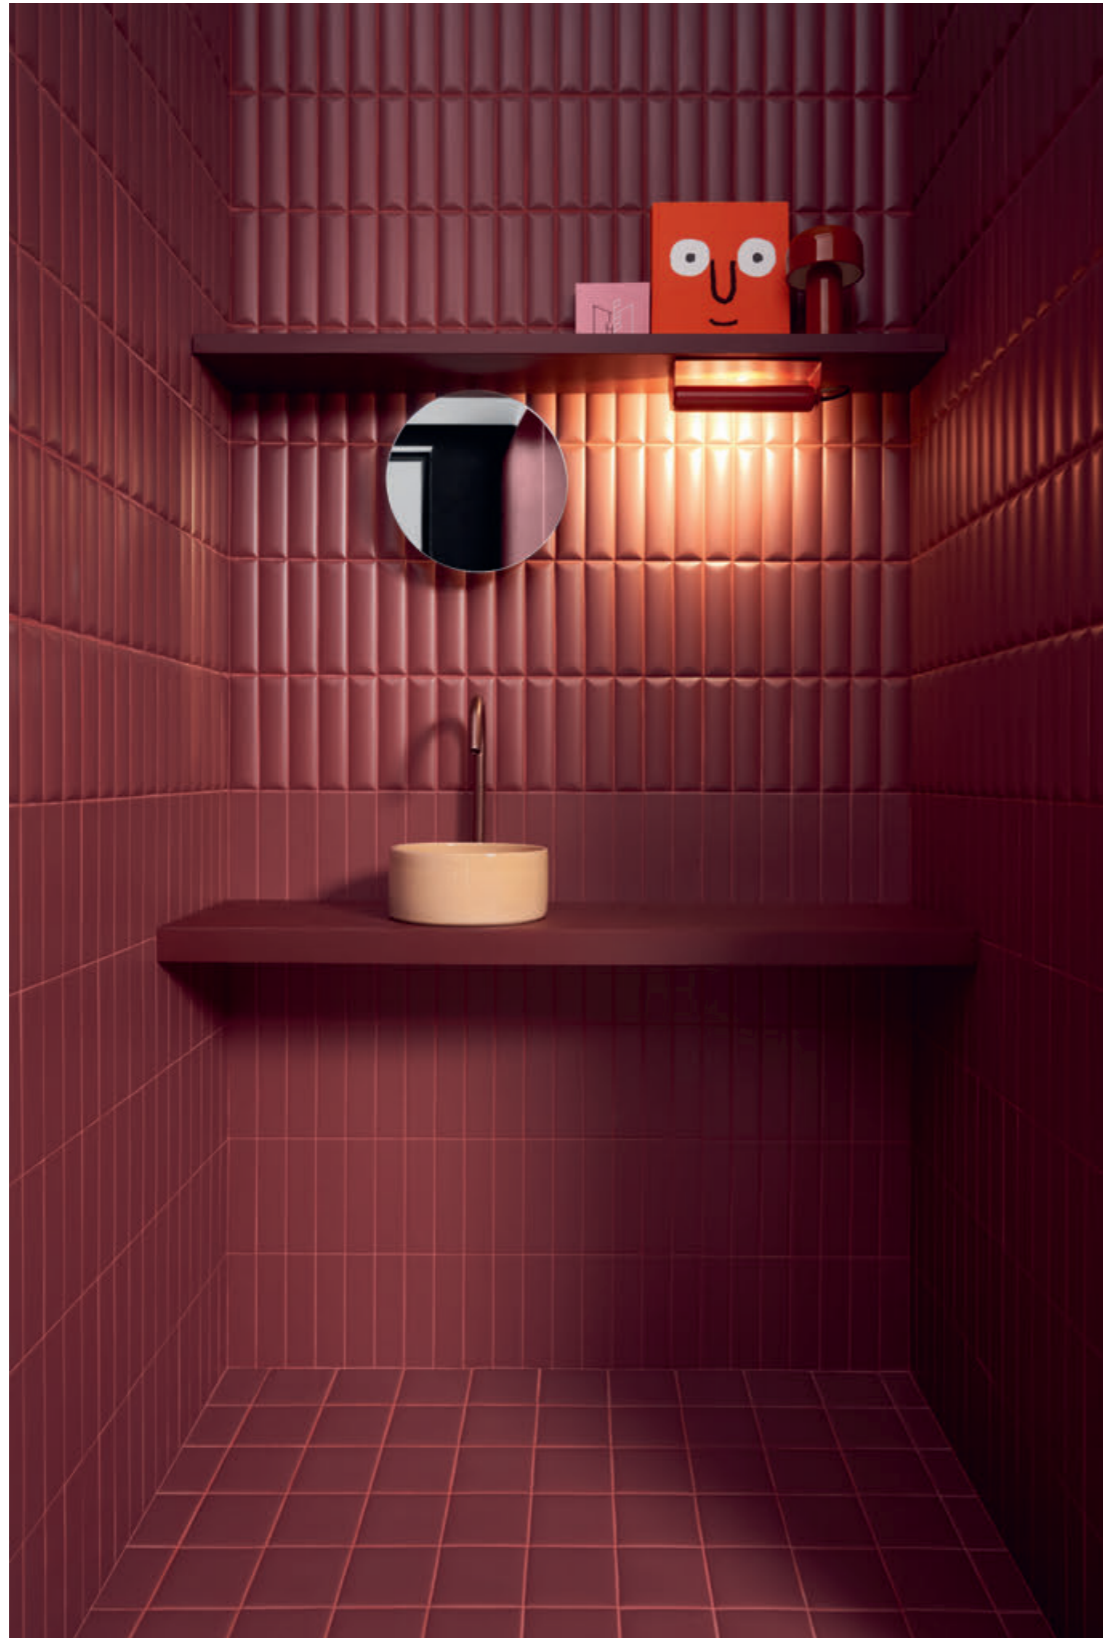

BISCUIT

CHOOSE YOUR RECIPE.

Sei superfici geometriche e tridimensionali, morbide ed opache, pensate per disegnare spazi architettonici attraverso rivestimenti mossi da luci ed ombre.

Un formato piccolo, 5x20 cm, declinato in sei colorazioni polverose:

Bordeaux, Terra, Powder, Bianco, Salvia e Notte.

Una collezione capace di stupire grazie alla semplicità degli elementi che la costituiscono.

I ate all your biscuits but i still want more!

Six, opaque, gentle, geometrical and three-dimensional surfaces, designed to create architectural spaces using wall tiles that are brought to life by light and shadow. A small size, 5x20 cm, available in six dusty colours,

Bordeaux, Terra, Powder, Bianco, Salvia and Notte.

A collection that is capable of astounding you by the simplicity of its elements.

I ate all your biscuits but i still want more!

Wall Biscuit Bordeaux Dune / Plain 5x20 2"x8" - Floor Pixel41 Bordeaux 11,55x11,55 5"x5"

Biscuit Bordeaux Dune 5x20 2"x8"

Biscuit Bordeaux Strip / Plain / Dune / Peak / Stud / Waves 5x20 2"x8"

Biscuit Bordeaux Strip / Plain / Stud 5x20 2"x8"

Biscuit Powder Strip / Plain / Dune / Peak / Stud / Waves - Biscuit Bordeaux Plain 5x20 2"x8"